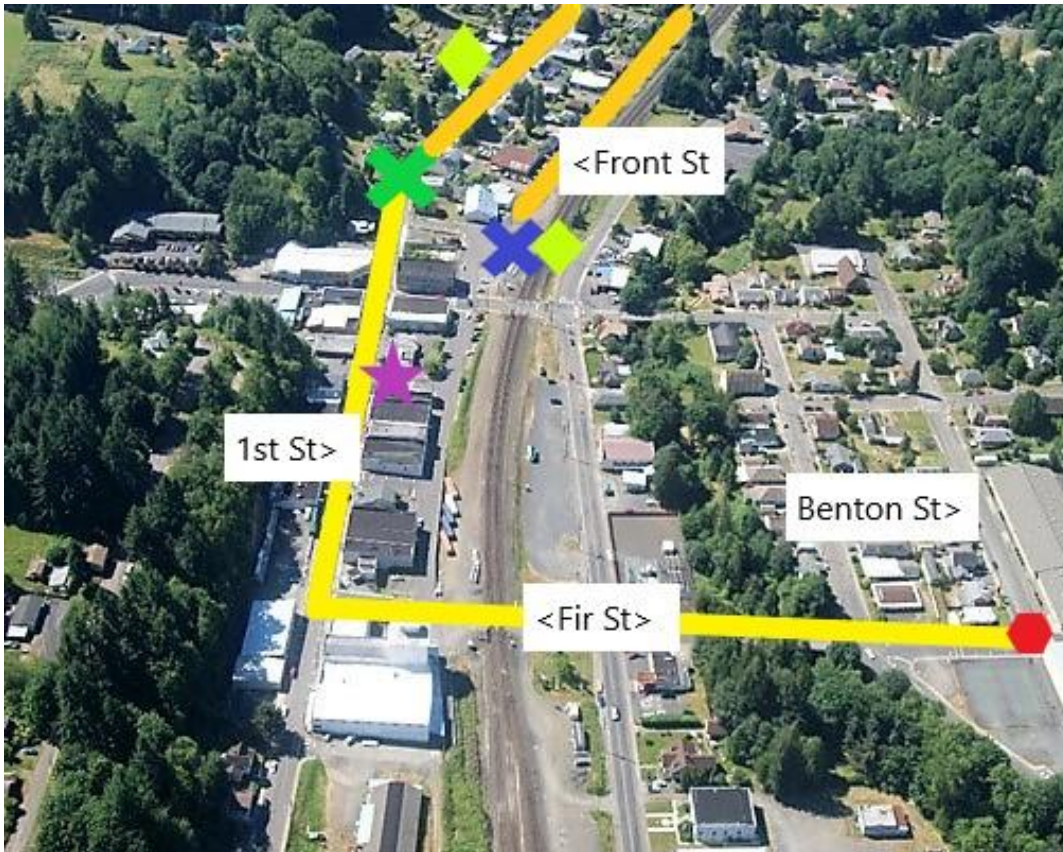

# Winlock Egg Days “Egg-cellent days in Winlock” Parade

June 15<sup>th</sup>, 2024

Check-in starts @ 8 am, Judging @ 9:30\*, & Parade @ 11

	“X” marks the spot of the parade check-in, located on Front St, one block south of Hwy 505 by the railroad (199 E. Front St). Please have patience as everyone tends to show up at once.
	Line shows parade staging area which wraps around the residential area of Winlock. Additional details may be given by check-in volunteers.
	“X” marks the spot of the beginning of our parade
	Line shows the actual parade route
	“Star” marks the spot of the parade announcer and where trophies will be received if won. Please slow down in this area just in case!
	“Hexagon” marks the end of the parade at the Winlock Miller Elementary School. To exit the parade, turn left on Benton, left on Walnut, and from there you can either turn right or left on Kerron or go across the tracks to Hwy 505, or make a right on Front St to return to the staging area.
	“Diamond” designates portable toilets. Locations are at check-in, 411 SE 1 <sup>st</sup> St, & 1002 SE 1 <sup>st</sup> St.